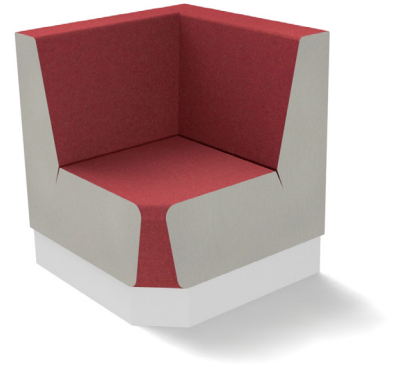

BLAZE BOOTH COLLECTION

The Blaze Booth Collection consists of the perfect seating to configure cafeteria-style booths.

SELECTION

- ◆ [42001] Blaze Booth Single
- ◆ [42002] Blaze Booth Double
- ◆ [42003] Blaze Booth Corner

STANDARD FEATURES

- ◆ Plywood frames
- ◆ 35/190 foam
- ◆ Glides

OPTIONS

- ◆ Customisable fabric
- ◆ Customisable dimensions

2-6 WEEKS LEAD TIME
10 YEARS WARRANTY