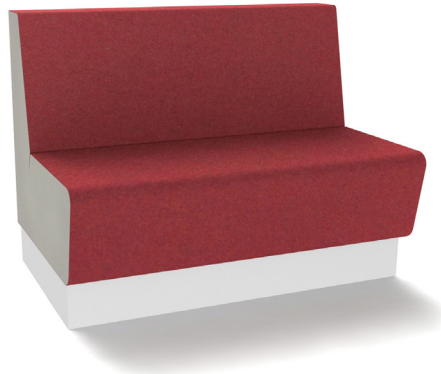

BLAZE BOOTH COLLECTION

The Blaze Booth Collection consists of the perfect seating to configure cafeteria-style booths.

SELECTION

- ◆ [42001] Blaze Booth Single
- ◆ [42002] Blaze Booth Double
- ◆ [42003] Blaze Booth Corner

STANDARD FEATURES

- ◆ Plywood frames
- ◆ 35/190 foam
- ◆ Glides

OPTIONS

- ◆ Customisable fabric
- ◆ Customisable dimensions

2-6 WEEKS LEAD TIME
10 YEARS WARRANTY