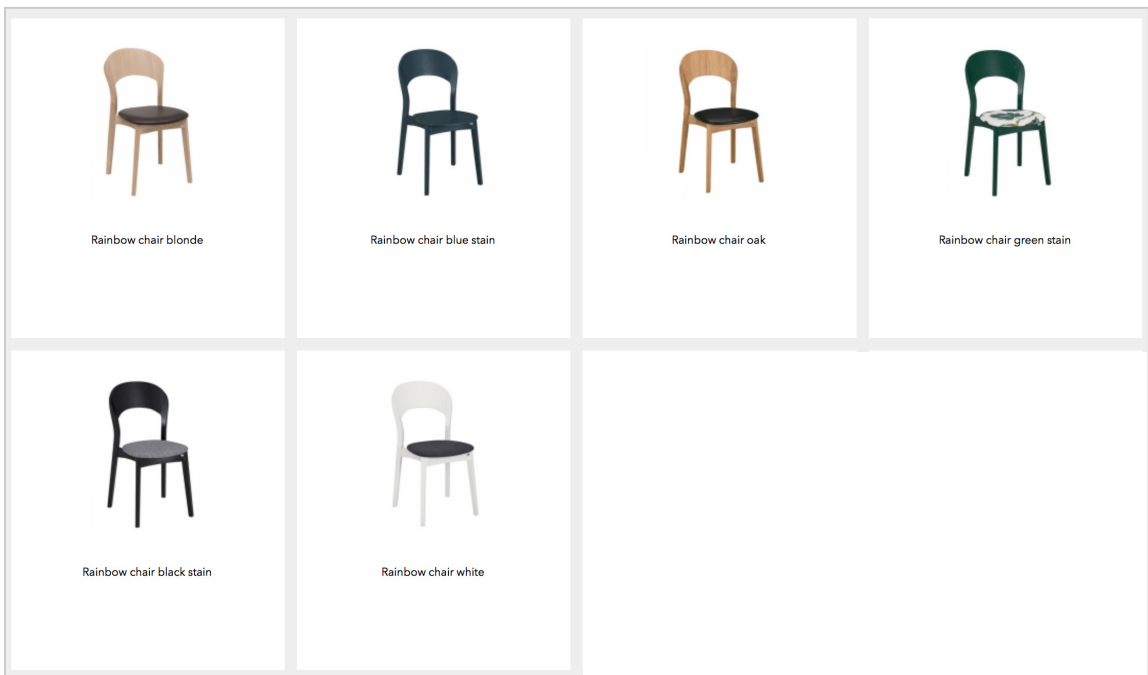

Rainbow timber chairs

The Rainbow collection has its origin in the rounded shapes and stands for diversity, hope and desire. This collection is stylish and playful with that special feeling. The Rainbow chair has a rounded back giving great comfort. Find a combination chair that suits your interior by mixing and matching the changeable backs and base.

All chairs do not have to be the same. They can be combined with different pieces.

Chair options:

FINESEAT