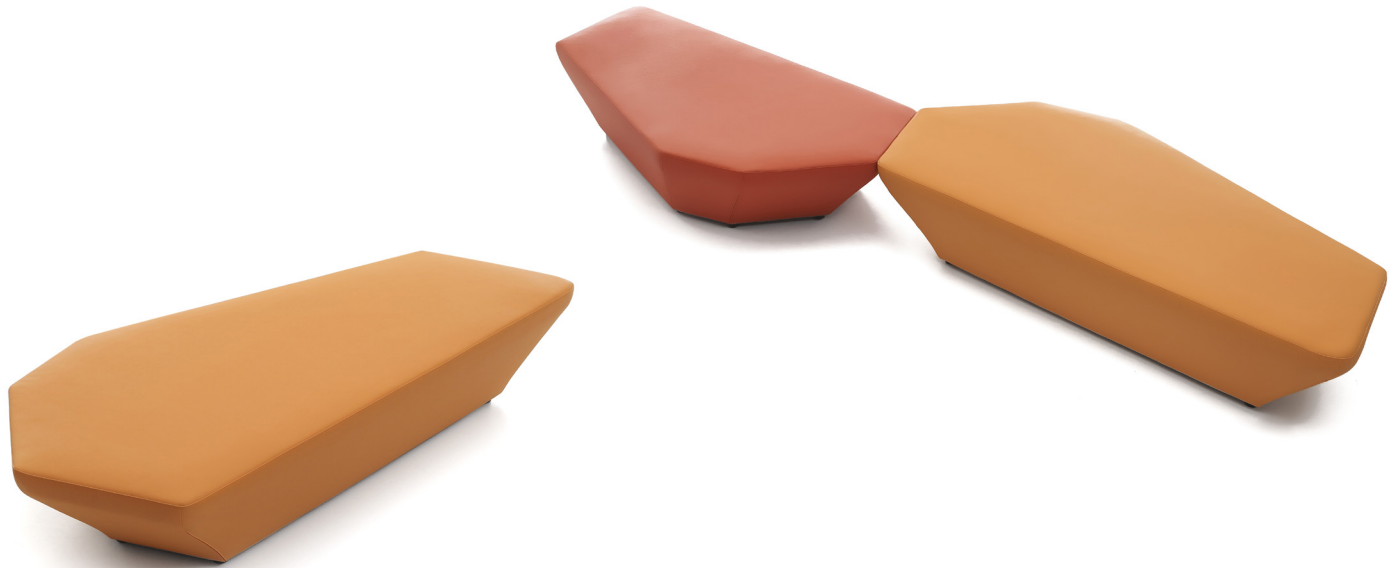

ISLEY

Isley can be used as free standing units or linked together with single, double or triple combinations.

SELECTION

- ◆ [IS] Isley Stool (Single Piece)

OPTIONS

- ◆ Customisable fabric
- ◆ Two tone colour option